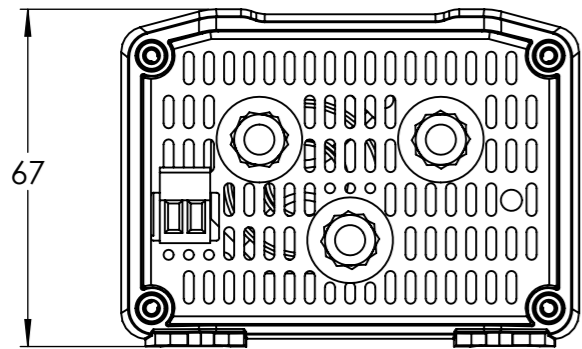

Dimension Drawing - Orion	
ORI241270020	Orion 24/12-70 converter IP20
ORI241270030	Orion 24/12-70A DC-DC converter IP20/Binding posts

Dimensions in mm

victron energy
BLUE POWER