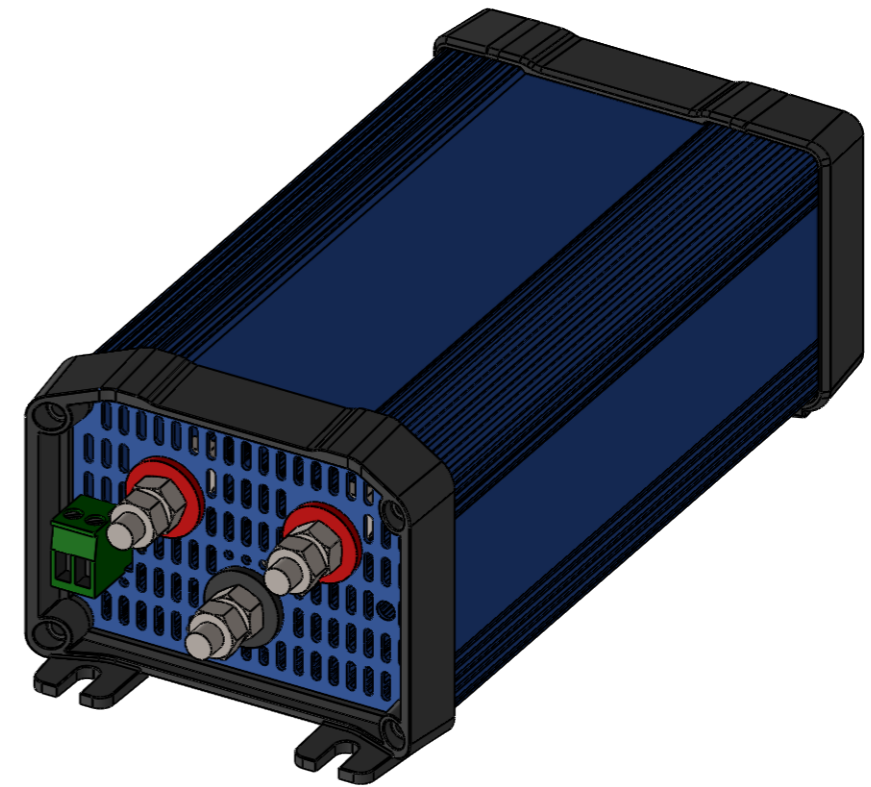

Dimension Drawing - Orion	
ORI241270020	Orion 24/12-70 converter IP20
ORI241270030	Orion 24/12-70A DC-DC converter IP20/Binding posts

Dimensions in mm

victron energy
BLUE POWER