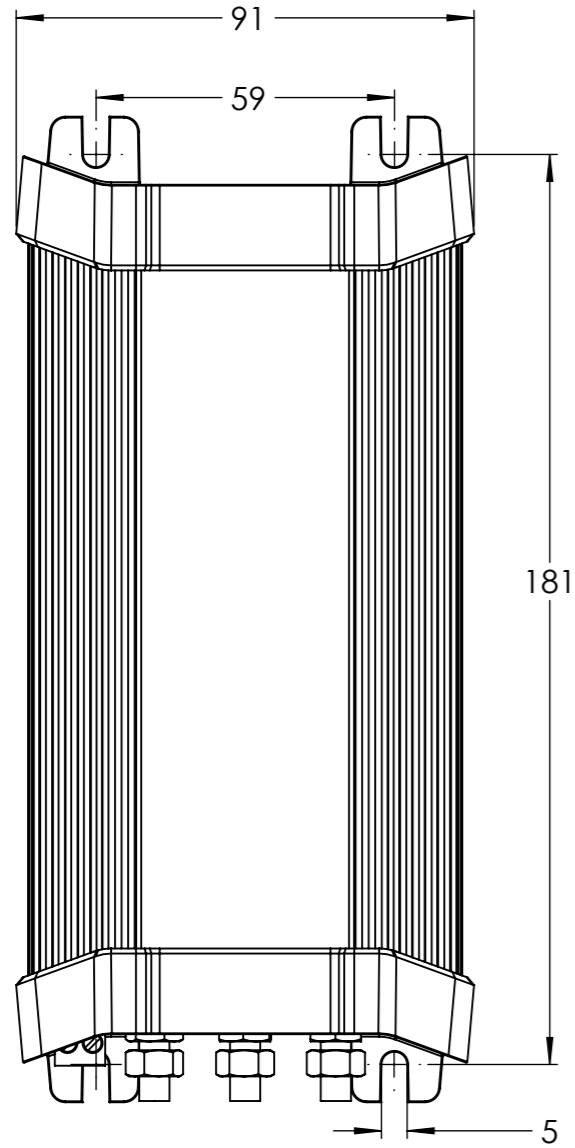

Dimension Drawing - Orion	
ORI241270020	Orion 24/12-70 converter IP20
ORI241270030	Orion 24/12-70A DC-DC converter IP20/Binding posts

Dimensions in mm

victron energy
BLUE POWER